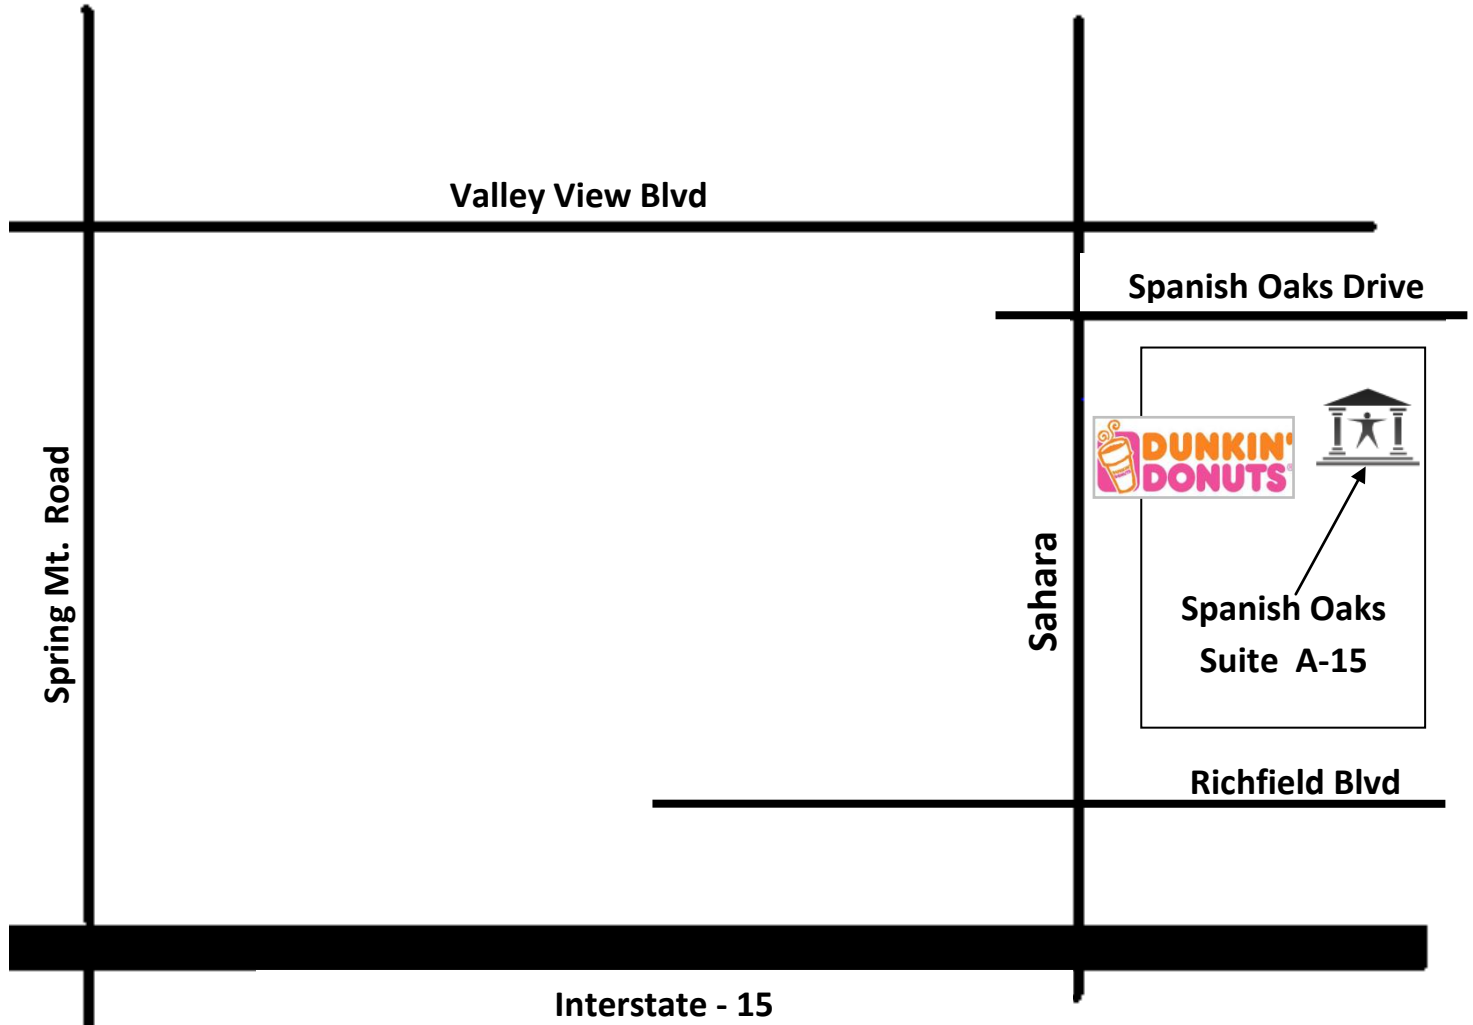

AMERICAN TOXICOLOGY, INC.

Directions to Sahara Office

3160 West Sahara Suite A-15

Las Vegas, Nevada 89102

ATI is located between Valley View & Interstate 15 on Sahara. We are on the North East side of the street off Spanish Oaks St. Or just North of the New Dunkin Donuts shop. If you have any questions, please call: **702-248-2800**

Hours of Operation

Monday – Friday

8:00AM to 4:30PM